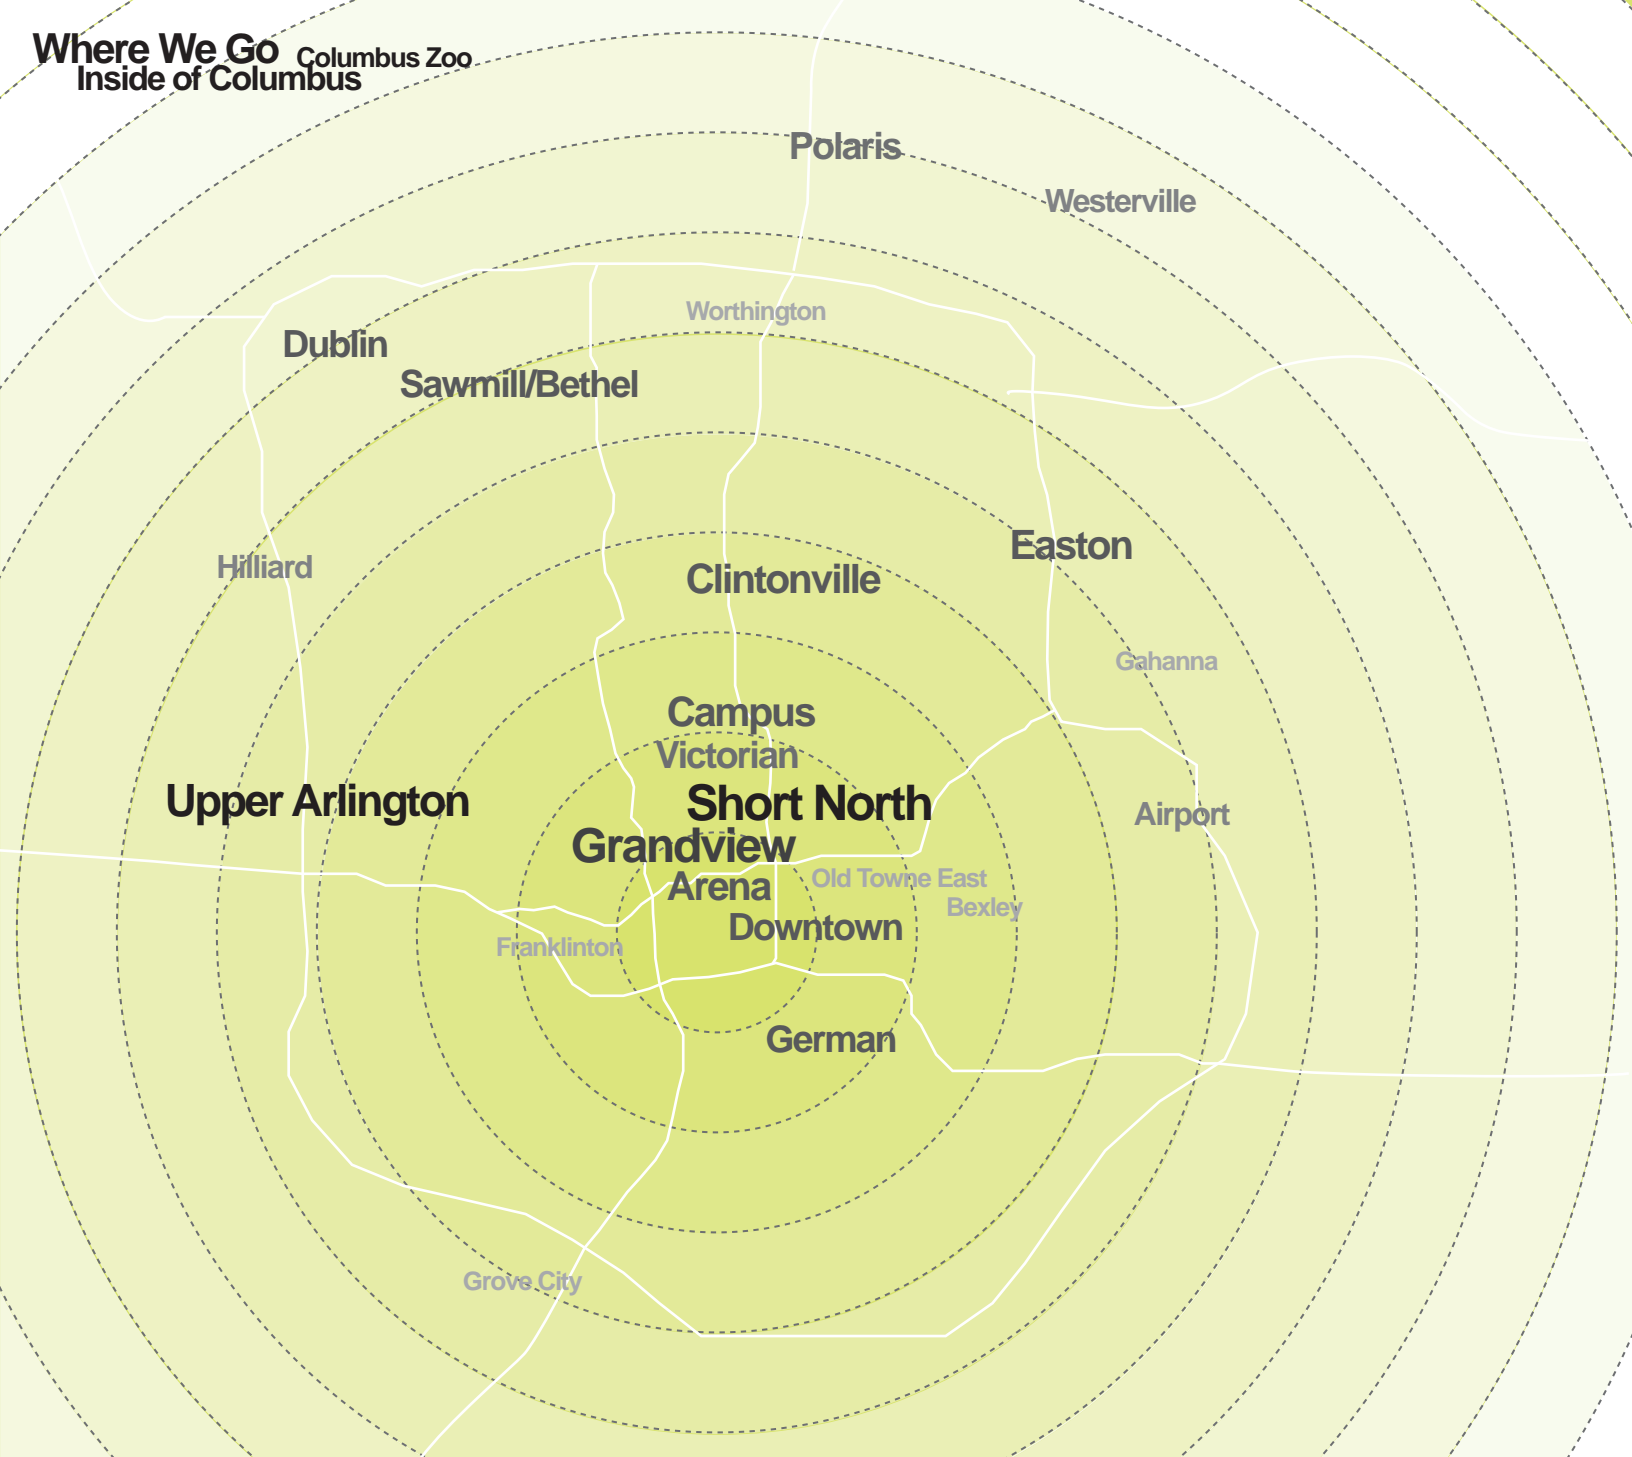

Where We Go
Inside of Columbus

Columbus Zoo

Polaris

Westerville

Worthington

Dublin

Sawmill/Bethel

Hilliard

Clintonville

Easton

Gahanna

Campus

Victorian

Short North

Airport

Upper Arlington

Grandview

Arena

Old Towne East
Bexley

Downtown

Franklinton

German

Grove City